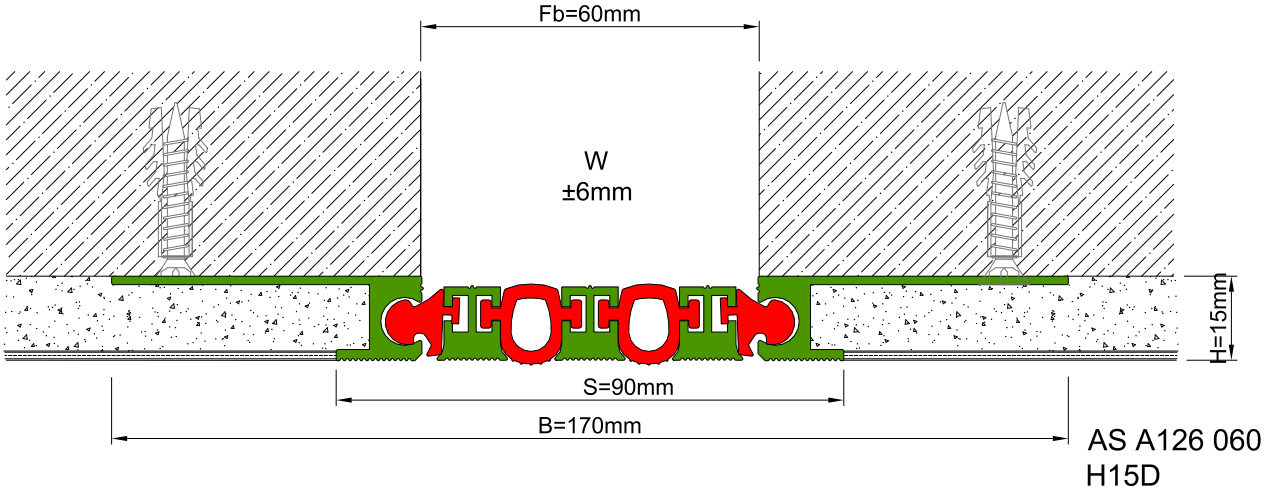

AS A126 flush mounted profile can easily be installed by means of screws to all types of wall & ceiling. Adjustable interlocking profile and gasket configuration makes it available for gaps up to 200 mm. Multipartite design ensures the profile to meet displacements in 3 directions. If inquired, AS A126 can be applied with floor type AS A226 and this dual application brings in a decorative aspect. Profiles are delivered factory-assembled.

- Application Areas** : Indoor & Outdoor / Wall & Ceiling
Ideal for : Shopping Malls, Airports, Residences, Hospitals, Hotels, Commercial & Public Buildings etc.
Material : Mill Finish Aluminum (Anodizing optional), TPE Gasket
Aluminum Alloy : 6063 AA-USA / EN AW 6063
Optional Supplies : Fire Barrier, Waterproof EPDM membrane

* Visuals are representative and the profile configuration may differ depending on the characteristics requested.

GASKET COLORS: BLACK GREY BEIGE Custom Colors available.

LOCATION	MODEL	GAP (Fb) mm	HEIGHT (H) MM	OVERALL WIDTH (B) mm	VISIBLE WIDTH (S) mm	MOVEMENT (W) mm	LOAD CAPACITY	STANDARD LENGTH (mt)
Wall to Wall	AS A126-030	30	15 / 28	128	48	± 2	N/A	3
	AS A126-050	50	15 / 28	148	68	± 4	N/A	3
	AS A126-060	60	15 / 28	170	90	± 6	N/A	3
	AS A126-080	80	15 / 28	190	110	± 8	N/A	3
	AS A126-100	100	15 / 28	210	131	± 10	N/A	3
	AS A126-120	120	15 / 28	231	152	± 12	N/A	3
	AS A126-140	140	15 / 28	252	173	± 14	N/A	3
	AS A126-160	160	15 / 28	273	193	± 16	N/A	3
	AS A126-200	200	15 / 28	315	235	± 20	N/A	3

Note: Please ask for different sizes

Profil No Profile Number	AS A126 060	AS A126 060K
Fb (mm)	60	60
H (mm) yaklaşık approx.	15	15
W± (mm) yaklaşık approx.	±6	±6
Renk Color	Alüminyum: Natürel, Fitiller: Siyah, gri, diğer Aluminum: Natural, Inserts: Black, grey, others	
Malzeme Material	Alüminyum, TPE Termoplastik Elastomer Aluminum, TPE Thermoplastic Elastomer	
Standart Uzunluk Standard Length	3	