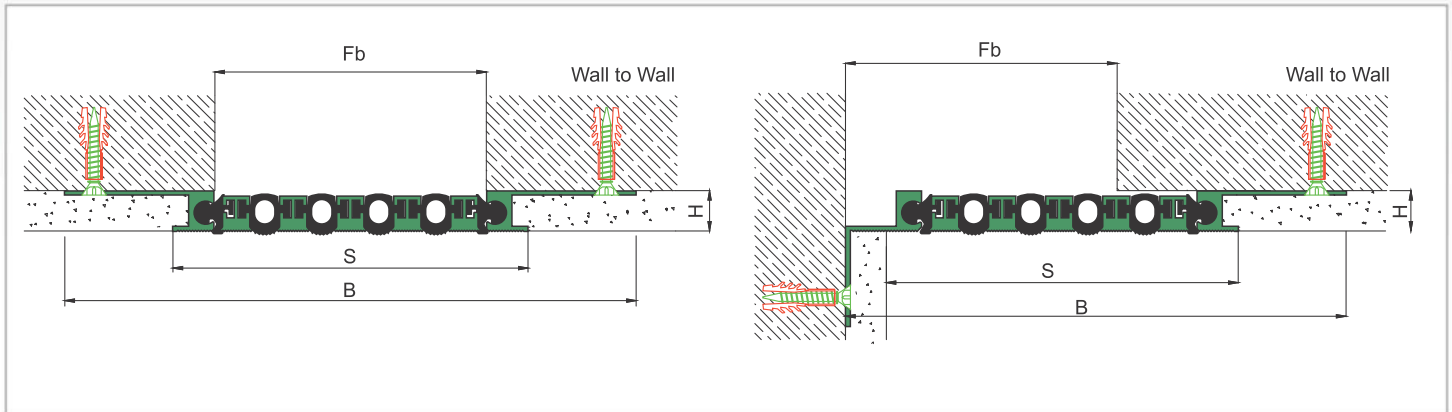

AS A126 flush mounted profile can easily be installed by means of screws to all types of wall & ceiling. Adjustable interlocking profile and gasket configuration makes it available for gaps up to 200 mm. Multipartite design ensures the profile to meet displacements in 3 directions. If inquired, AS A126 can be applied with floor type AS A226 and this dual application brings in a decorative aspect. Profiles are delivered factory-assembled.

- Application Areas** : Indoor & Outdoor / Wall & Ceiling
Ideal for : Shopping Malls, Airports, Residences, Hospitals, Hotels, Commercial & Public Buildings etc.
Material : Mill Finish Aluminum (Anodizing optional), TPE Gasket
Aluminum Alloy : 6063 AA-USA / EN AW 6063
Optional Supplies : Fire Barrier, Waterproof EPDM membrane

* Visuals are representative and the profile configuration may differ depending on the characteristics requested.

GASKET COLORS: BLACK GREY BEIGE Custom Colors available.

LOCATION	MODEL	GAP (Fb) mm	HEIGHT (H) MM	OVERALL WIDTH (B) mm	VISIBLE WIDTH (S) mm	MOVEMENT (W) mm	LOAD CAPACITY	STANDARD LENGTH (mt)
Wall to Wall	AS A126-030	30	15 / 28	128	48	± 2	N/A	3
	AS A126-050	50	15 / 28	148	68	± 4	N/A	3
	AS A126-060	60	15 / 28	170	90	± 6	N/A	3
	AS A126-080	80	15 / 28	190	110	± 8	N/A	3
	AS A126-100	100	15 / 28	210	131	± 10	N/A	3
	AS A126-120	120	15 / 28	231	152	± 12	N/A	3
	AS A126-140	140	15 / 28	252	173	± 14	N/A	3
	AS A126-160	160	15 / 28	273	193	± 16	N/A	3
	AS A126-200	200	15 / 28	315	235	± 20	N/A	3

Note: Please ask for different sizes

Profil No Profile Number	AS A126 060	AS A126 060K
Fb (mm)	60	60
H (mm) yaklaşık approx.	15	15
W± (mm) yaklaşık approx.	±6	±6
Renk Color	Alüminyum: Natürel, Fitiller: Siyah, gri, diğer Aluminum: Natural, Inserts: Black, grey, others	
Malzeme Material	Alüminyum, TPE Termoplastik Elastomer Aluminum, TPE Thermoplastic Elastomer	
Standart Uzunluk Standard Length	3	