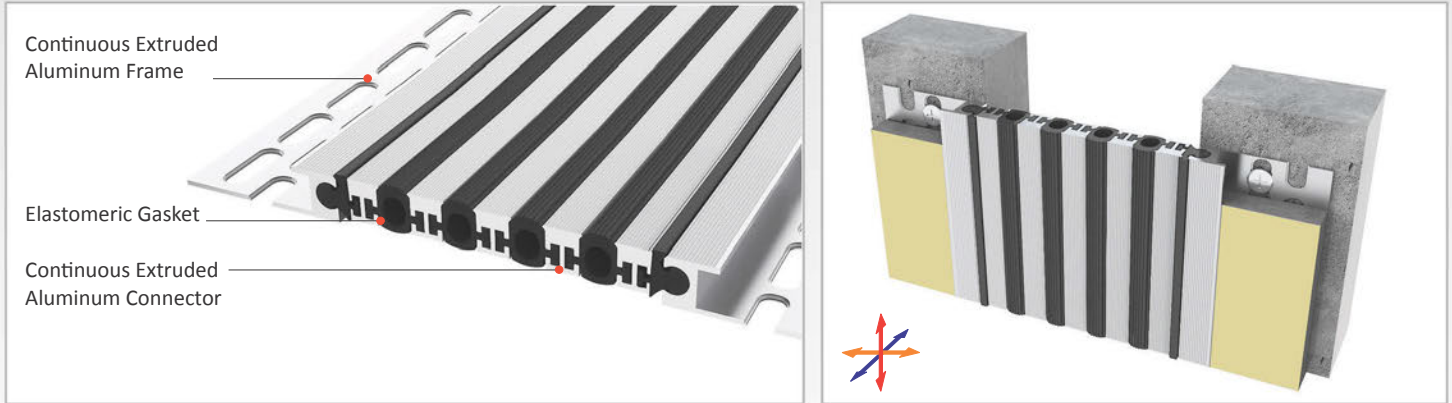

AS A126 flush mounted profile can easily be installed by means of screws to all types of wall & ceiling. Adjustable interlocking profile and gasket configuration makes it available for gaps up to 200 mm. Multipartite design ensures the profile to meet displacements in 3 directions. If inquired, AS A126 can be applied with floor type AS A226 and this dual application brings in a decorative aspect. Profiles are delivered factory-assembled.

- Application Areas** : Indoor & Outdoor / Wall & Ceiling
Ideal for : Shopping Malls, Airports, Residences, Hospitals, Hotels, Commercial & Public Buildings etc.
Material : Mill Finish Aluminum (Anodizing optional), TPE Gasket
Aluminum Alloy : 6063 AA-USA / EN AW 6063
Optional Supplies : Fire Barrier, Waterproof EPDM membrane

* Visuals are representative and the profile configuration may differ depending on the characteristics requested.

GASKET COLORS: BLACK GREY BEIGE Custom Colors available.

LOCATION	MODEL	GAP (Fb) mm	HEIGHT (H) MM	OVERALL WIDTH (B) mm	VISIBLE WIDTH (S) mm	MOVEMENT (W) mm	LOAD CAPACITY	STANDARD LENGTH (mt)
Wall to Wall	AS A126-030	30	15 / 28	128	48	± 2	N/A	3
	AS A126-050	50	15 / 28	148	68	± 4	N/A	3
	AS A126-060	60	15 / 28	170	90	± 6	N/A	3
	AS A126-080	80	15 / 28	190	110	± 8	N/A	3
	AS A126-100	100	15 / 28	210	131	± 10	N/A	3
	AS A126-120	120	15 / 28	231	152	± 12	N/A	3
	AS A126-140	140	15 / 28	252	173	± 14	N/A	3
	AS A126-160	160	15 / 28	273	193	± 16	N/A	3
	AS A126-200	200	15 / 28	315	235	± 20	N/A	3