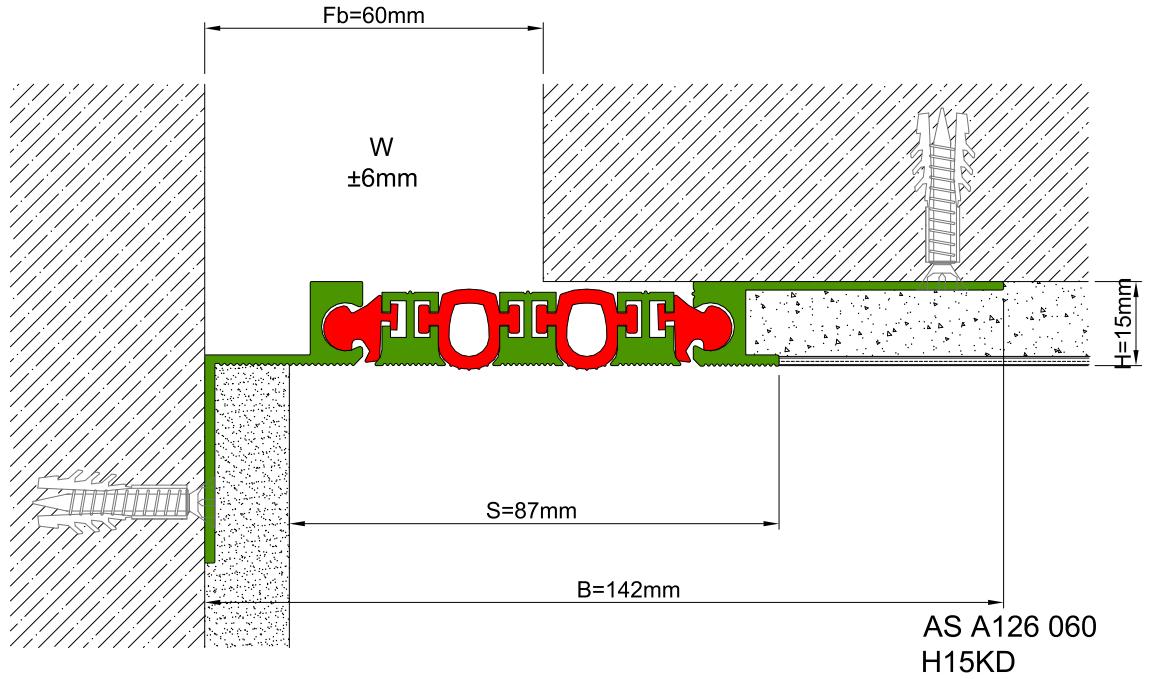

AS A126 flush mounted profile can easily be installed by means of screws to all types of wall & ceiling. Adjustable interlocking profile and gasket configuration makes it available for gaps up to 200 mm. Multipartite design ensures the profile to meet displacements in 3 directions. If inquired, AS A126 can be applied with floor type AS A226 and this dual application brings in a decorative aspect. Profiles are delivered factory-assembled.

* Visuals are representative and the profile configuration may differ depending on the characteristics requested.

GASKET COLORS: BLACK GREY BEIGE Custom Colors available.

LOCATION	MODEL	GAP (Fb) mm	HEIGHT (H) MM	OVERALL WIDTH (B) mm	VISIBLE WIDTH (S) mm	MOVEMENT (W) mm	LOAD CAPACITY	STANDARD LENGTH (mt)
Wall to Wall	AS A126-030	30	15 / 28	128	48	± 2	N/A	3
	AS A126-050	50	15 / 28	148	68	± 4	N/A	3
	AS A126-060	60	15 / 28	170	90	± 6	N/A	3
	AS A126-080	80	15 / 28	190	110	± 8	N/A	3
	AS A126-100	100	15 / 28	210	131	± 10	N/A	3
	AS A126-120	120	15 / 28	231	152	± 12	N/A	3
	AS A126-140	140	15 / 28	252	173	± 14	N/A	3
	AS A126-160	160	15 / 28	273	193	± 16	N/A	3
	AS A126-200	200	15 / 28	315	235	± 20	N/A	3

Note: Please ask for different sizes

Profil No Profile Number	AS A126 060	AS A126 060K
Fb (mm)	60	60
H (mm) yaklaşık approx.	15	15
W± (mm) yaklaşık approx.	±6	±6
Renk Color	Alüminyum: Natürel, Fitiller: Siyah, gri, diğer Aluminum: Natural, Inserts: Black, grey, others	
Malzeme Material	Alüminyum, TPE Termoplastik Elastomer Aluminum, TPE Thermoplastic Elastomer	
Standart Uzunluk Standard Length	3	